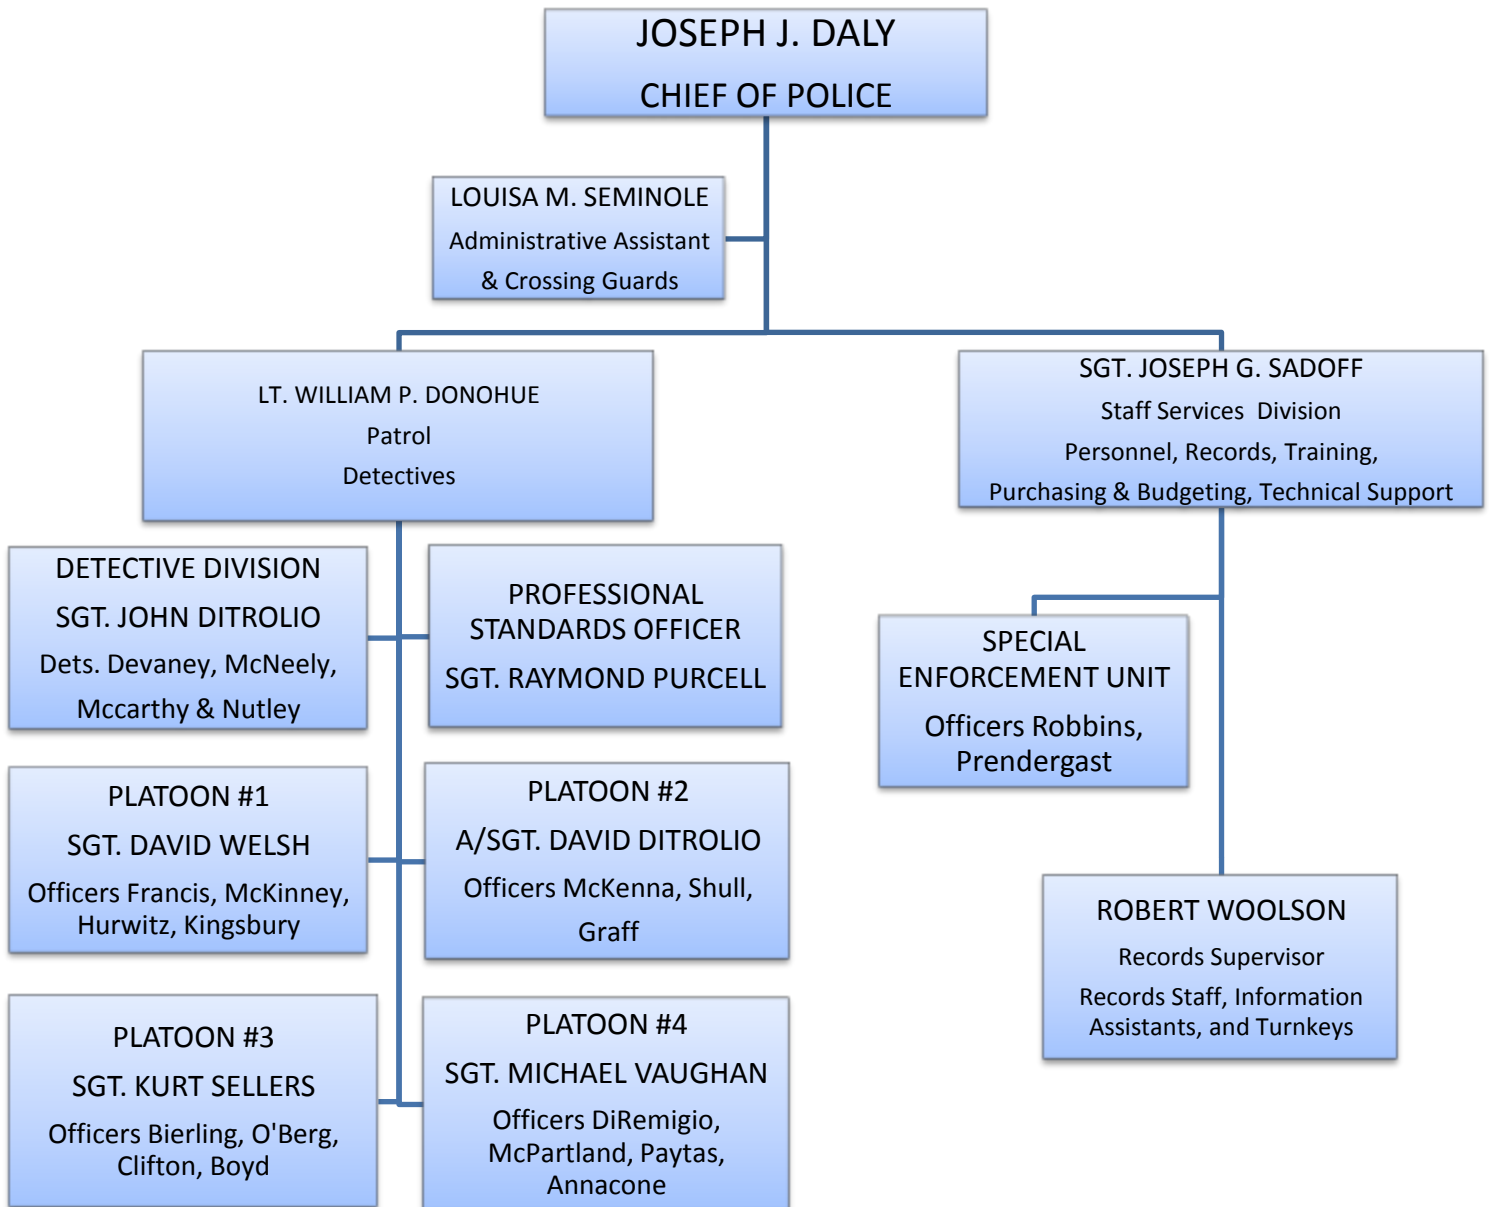

SPRINGFIELD TOWNSHIP POLICE DEPARTMENT TABLE OF ORGANIZATION

Effective January 20, 2014

Table of Organization & Personnel Assignments

Sworn Officers: 30
Civilian Employees: 5 (Full-Time)
16 (Part-Time Crossing Guards)